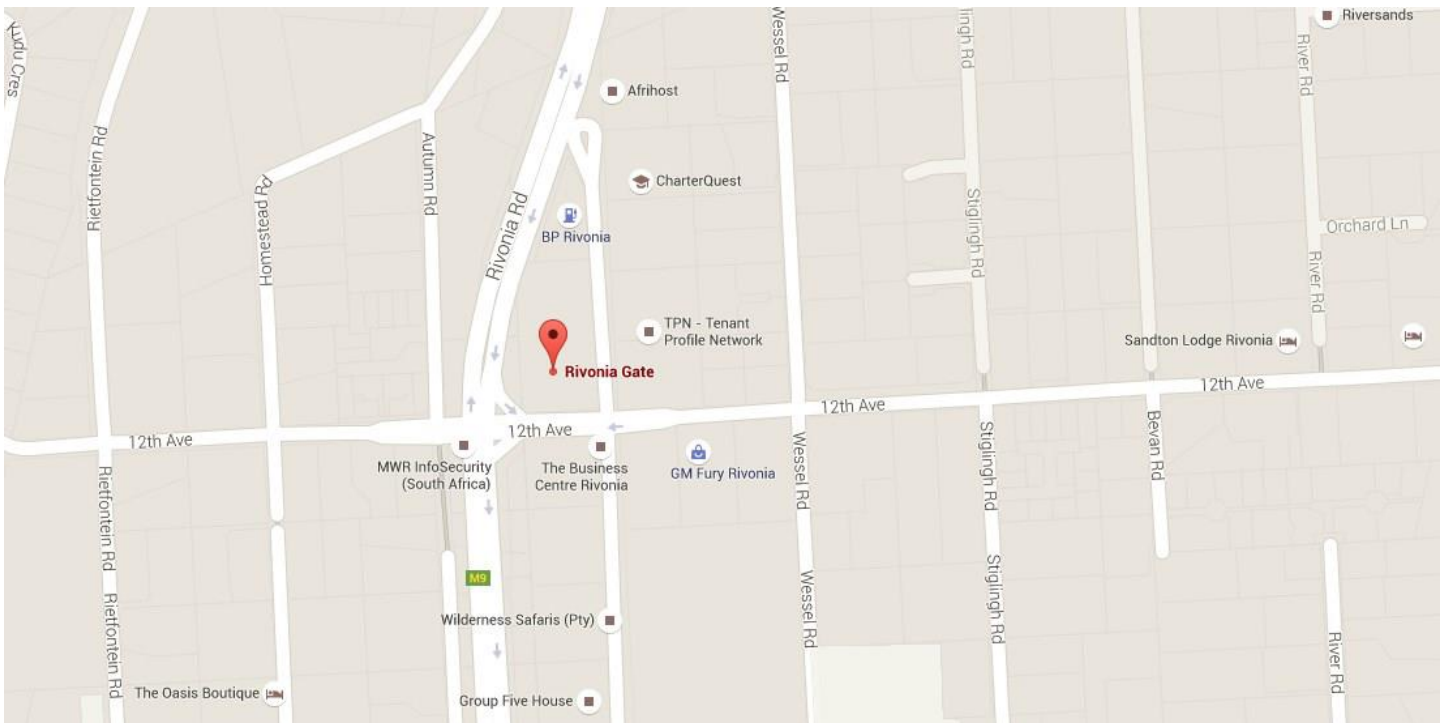

PO Box 95679  
WATERKLOOF  
0145

Unit 9 Rivonia Gate Office Park  
381 Rivonia Boulevard  
(Cnr 12th Avenue & Rivonia Boulevard)  
Sandton  
Johannesburg  
**Please use the marked visitor parking spaces.**

### GPS Coordinates:

26°02'52.3"S 28°03'34.5"E

-26.047872, 28.059573 (Google & Yahoo Maps)

Google map link: <https://goo.gl/maps/Q4jjabMCLPS2>

7 Van Wouw Street  
GROENKLOOF  
0181

PO Box 95679  
WATERKLOOF  
0145

8. Turn left onto Rivonia Blvd
9. Destination will be on the left

**Google map:** <https://goo.gl/maps/x6V4eqbHGJ2>