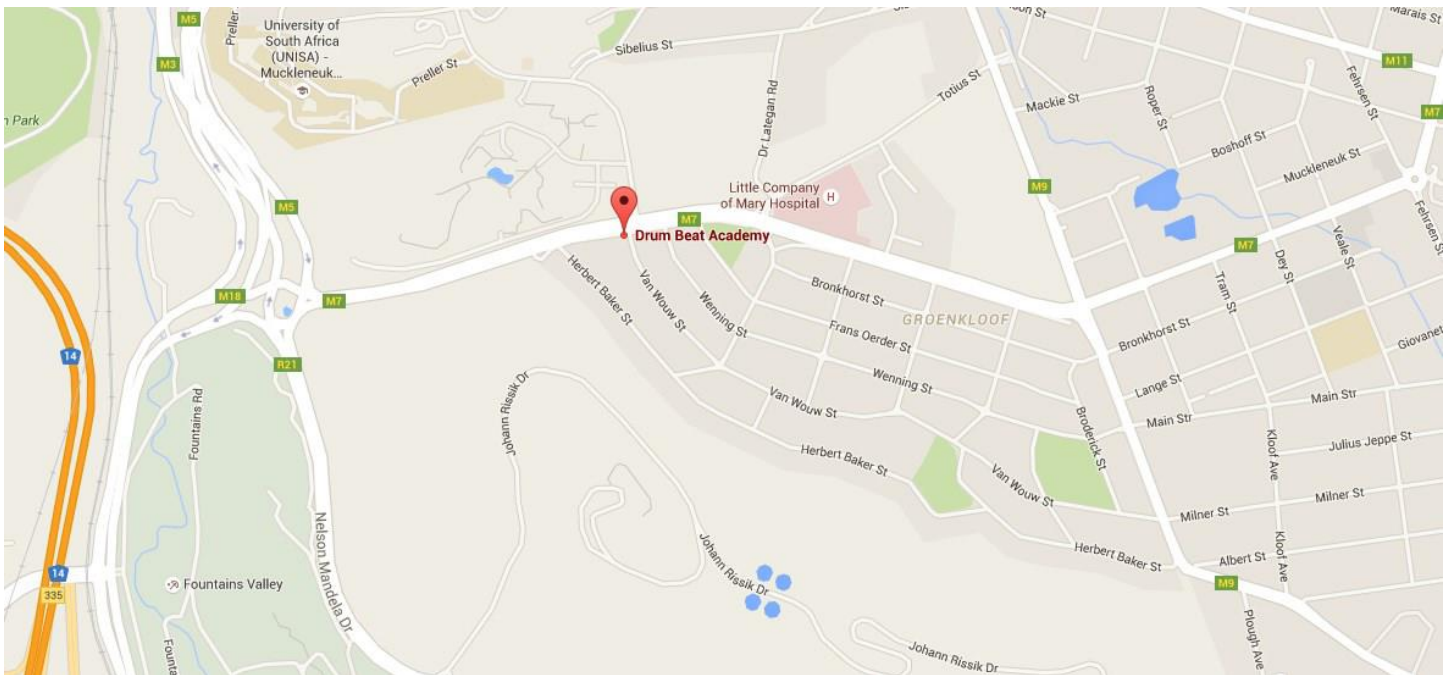

GPS Coordinates:

-25.771665, 28.209783 (Google & Yahoo Maps)
25°46'18.0"S 28°12'35.2"E

Google map link: <https://goo.gl/maps/b16Z6V2VNxw>